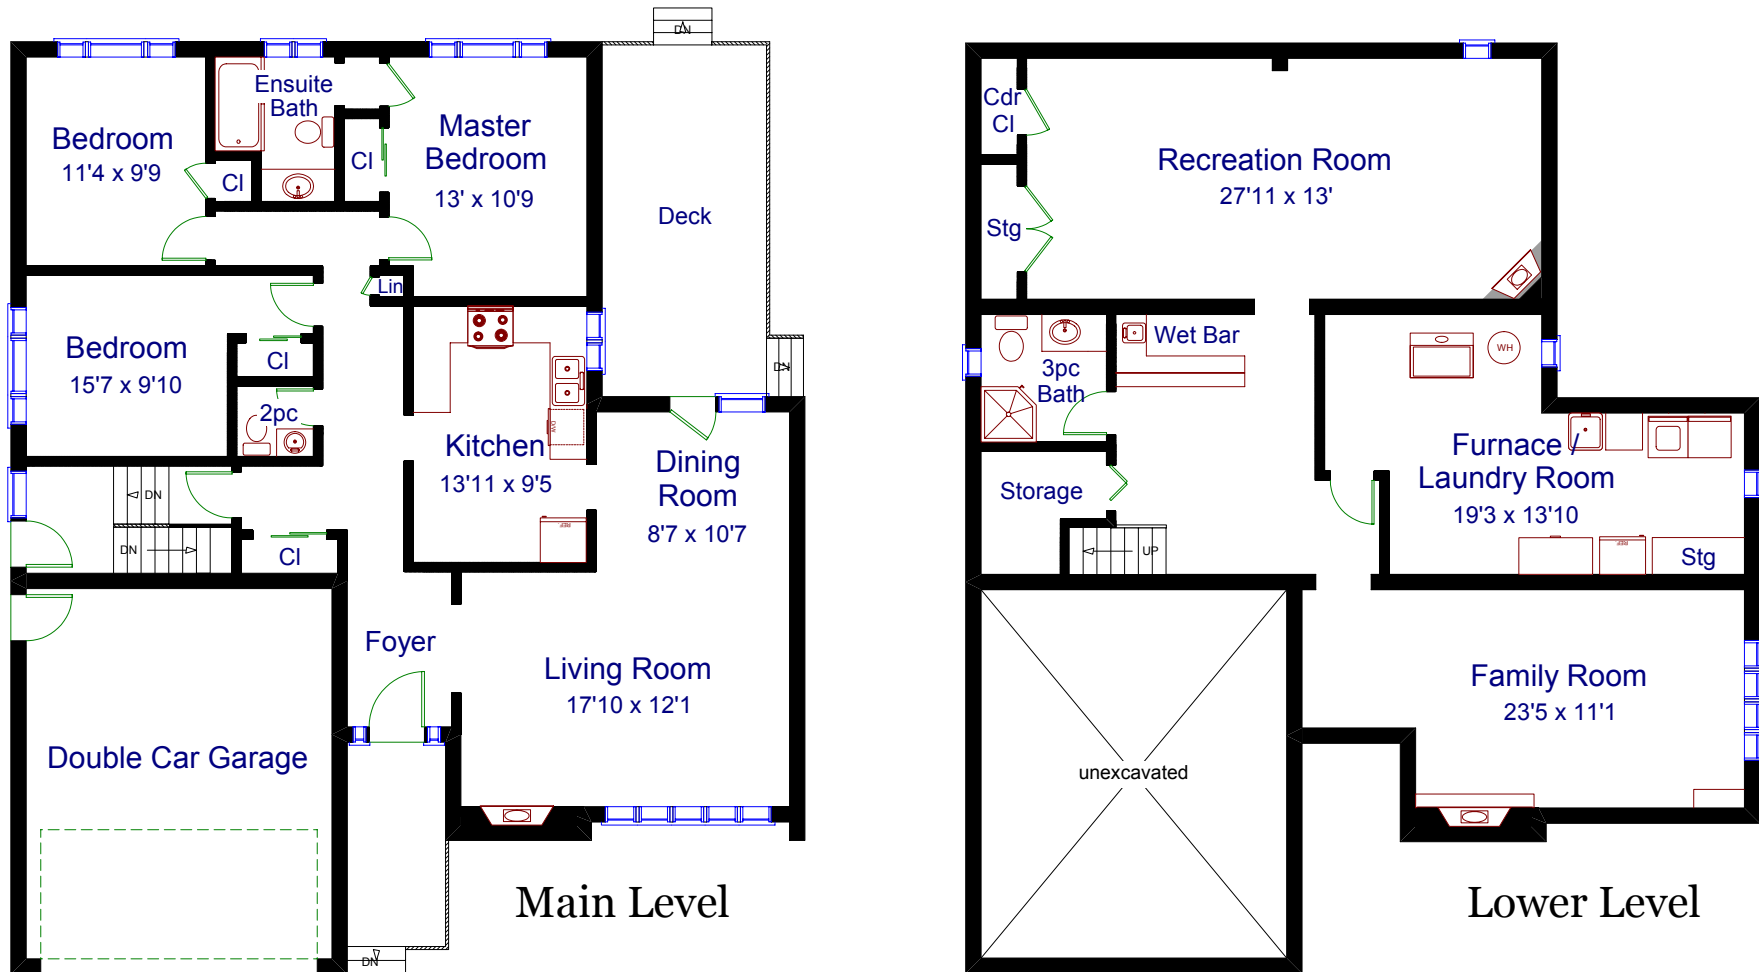

141 Princess Margaret Blvd Toronto

Approximate Square Footage:

Main Level = 1,373 sq.ft.
 Lower Level = 1,373 sq.ft.
 Garage = 375 sq.ft.

Note: Measurements may not be 100% accurate and should be used as a guideline only. E&OE
 DGR - Oct - 06